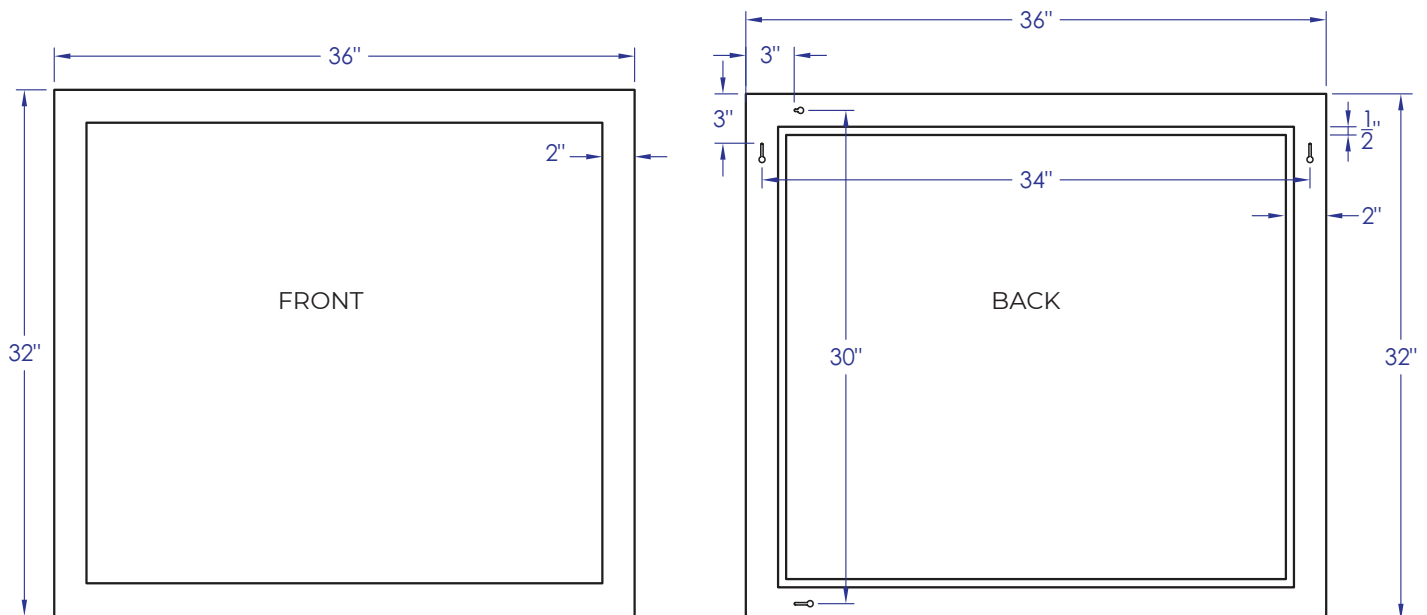

RELATED PRODUCTS (Sold Separately)

- MRG32 32 7/16" Frameless Bevel Edge Mirror
- DMV3601 36" Freestanding Vanity Cabinet
- DMV3602 36" Floating Vanity Cabinet